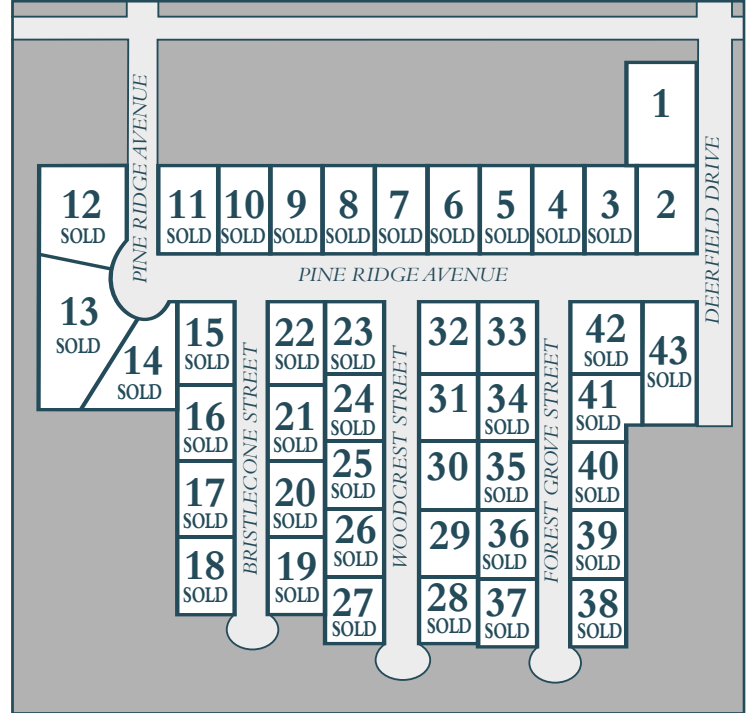

# Eastern Pines

## *Village of Howards Grove*

1	\$34,900
2	\$29,900
3	SOLD
4	SOLD
5	SOLD
6	SOLD
7	SOLD
8	SOLD
9	SOLD
10	SOLD
11	SOLD
12	SOLD
13	SOLD
14	SOLD
15	SOLD
16	SOLD
17	SOLD
18	SOLD
19	SOLD
20	SOLD
21	SOLD
22	SOLD

23	SOLD
24	SOLD
25	SOLD
26	SOLD
27	SOLD
28	SOLD
29	\$27,900
30	\$27,900
31	\$27,900
32	\$27,900
33	\$37,900
34	SOLD
35	SOLD
36	SOLD
37	SOLD
38	SOLD
39	SOLD
40	SOLD
41	SOLD
42	SOLD
43	SOLD

- Covenants & Restrictions on File
- Village Sewer Lateral to Lot
- 30' Front & Rear Yard Setback
- 10' Side Yard Setback
- Lots Require Private Well